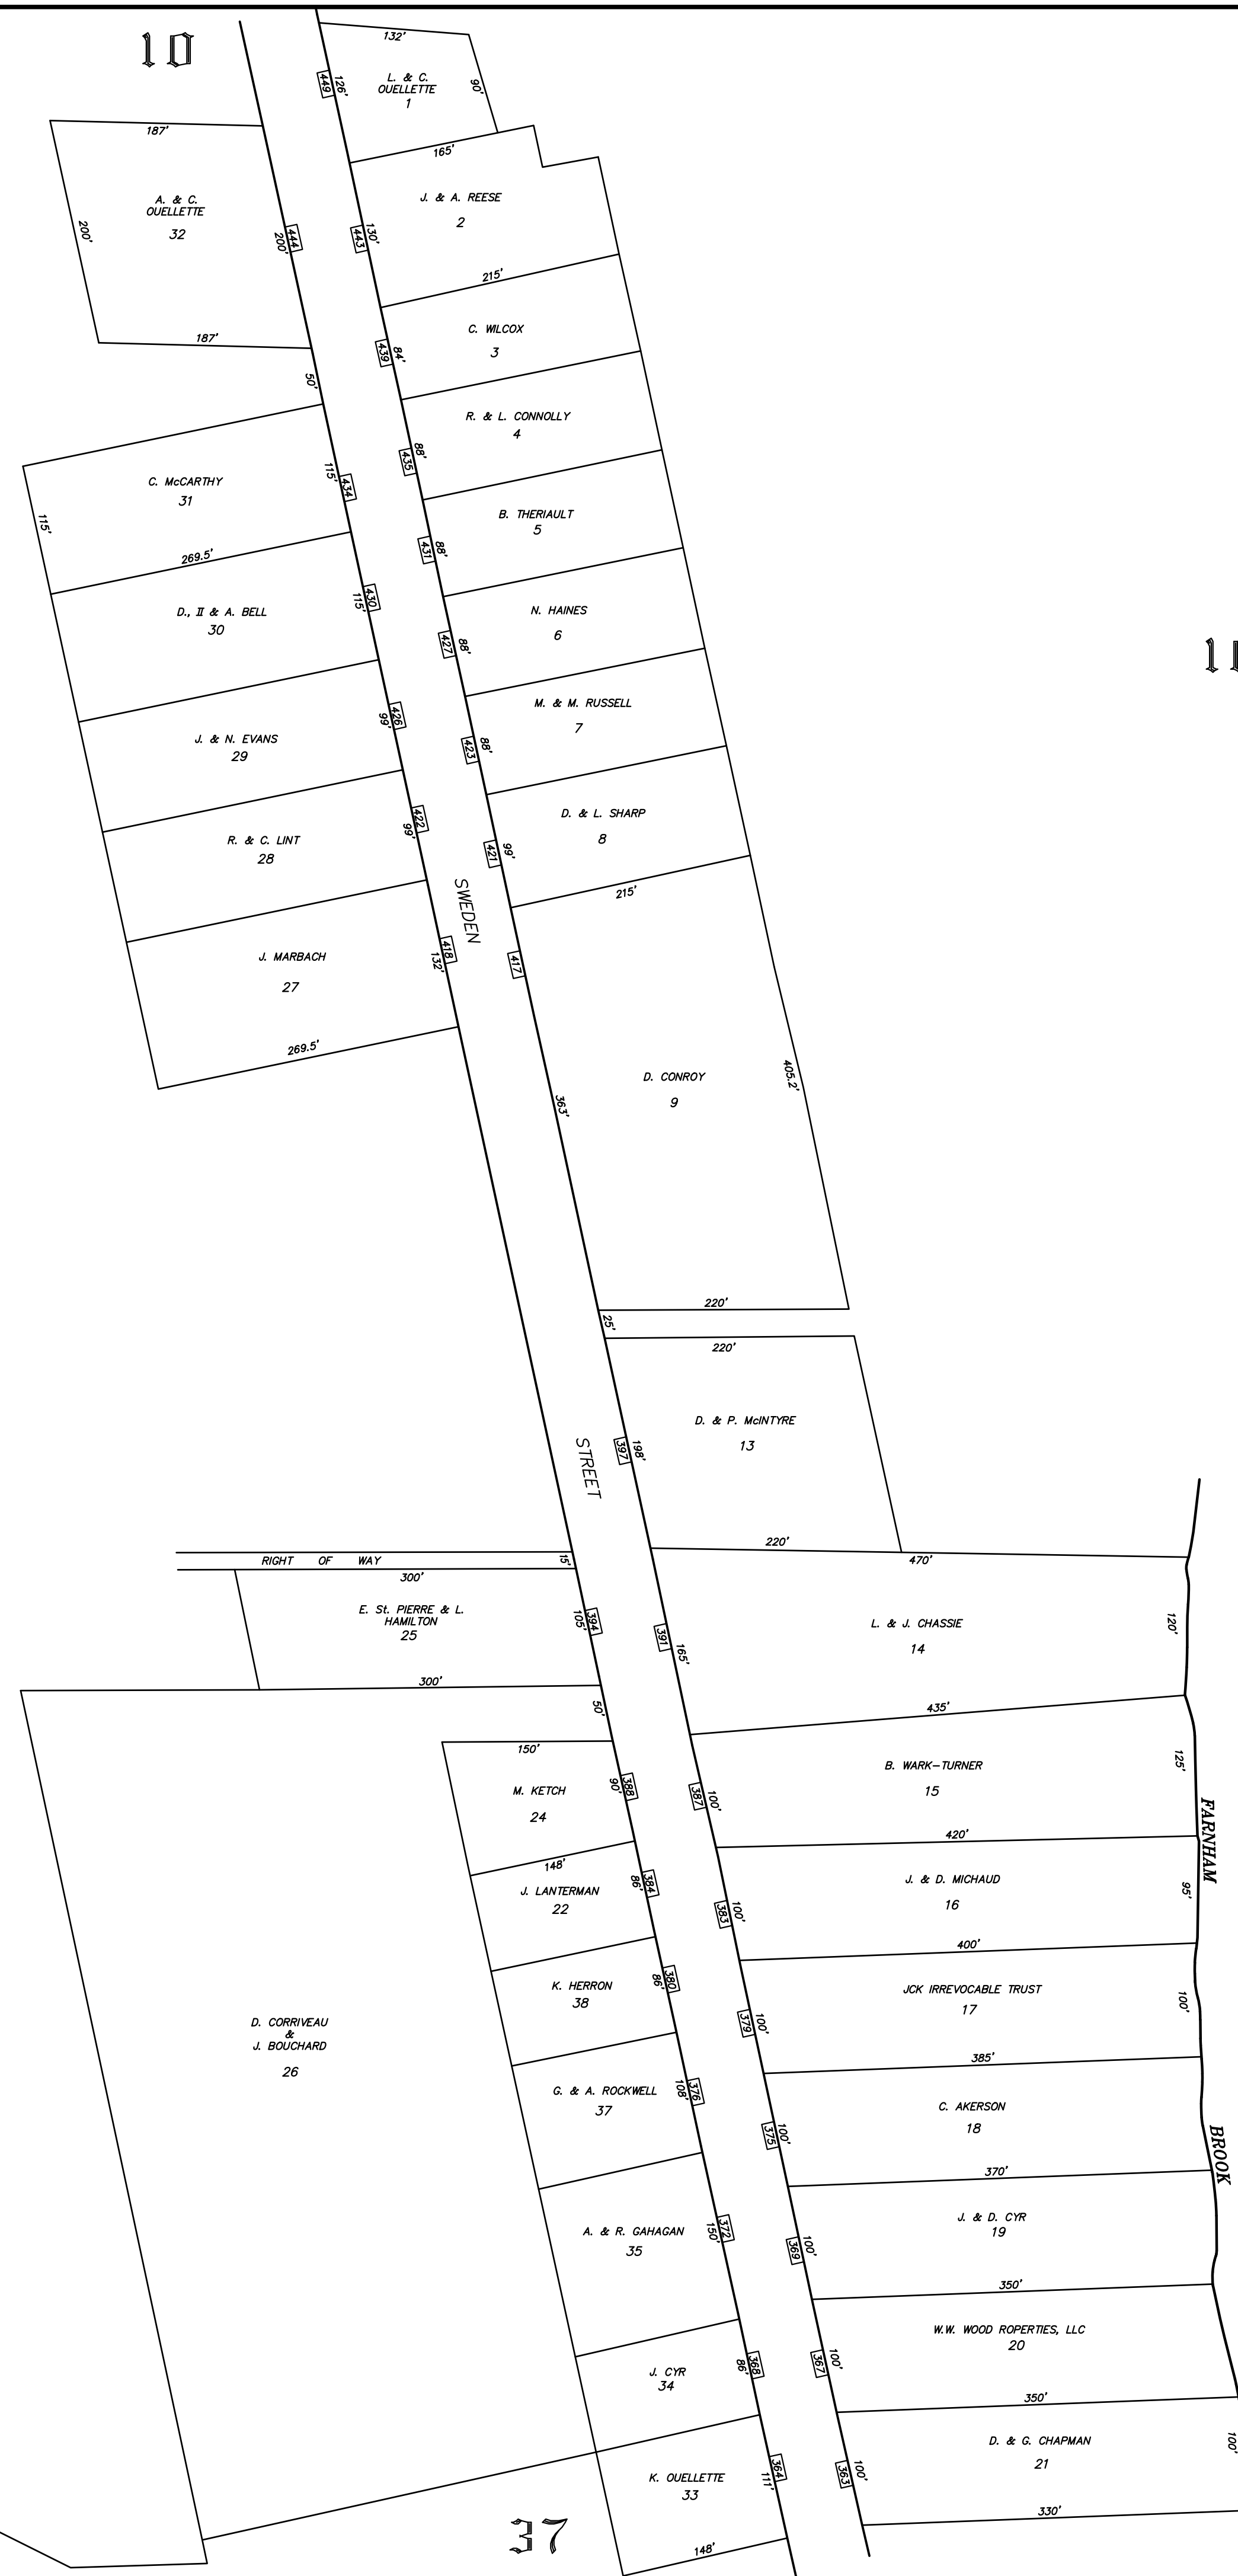

10

10

10

PARCEL NUMBERS ----- 1

ADJACENT MAPS ----- 2

MATCH LINES -----

ORIGINAL LOT NUMBERS ----- 86

STREET NUMBERS ----- 840

FOR ASSESMENT PURPOSES  
Not to be used for Conveyances

**PROPERTY MAP**  
City of Caribou  
Aroostook County, Maine

PREPARED BY JAMES W. SEWALL CO.  
REVISED APRIL 1, 2022  
REVISED BY BLACKSTONE LAND SURVEYING, P.A.  
Scale: 1" = 100'

PLAN DATED APRIL 1, 1986  
PLAN RECORDED SOUTHERN AROOSTOOK  
REGISTRY OF DEEDS, HOULTON, MAINE  
DEC. 22, 1986, PLAN BOOK 37, PAGE 62-A